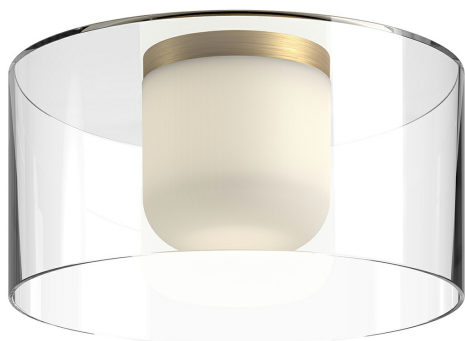

Brand Lighting
2930 SW 30th Ave
Suite C
Hallandale Beach FL 33009
United States

Birch Flush Mount Light

Product Features

If warm candlelight is what you're after, look no further than the Birch Collection. Clear glass cylinders with frosted glass diffusers give the distinguished look of soft, lit candles for a clean, romantic feel that plays well in various spaces. Available in Brushed Gold or Powder-Coated Black

View [Birch Flush Mount Light](#)

Product Specification

Brand Name : Kuzco Lighting

Finish : Brushed Gold/Clear Glass , Black/Clear Glass