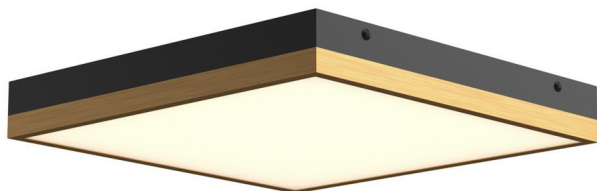

Brand Lighting

2930 SW 30th Ave

Suite C

Hallandale Beach FL 33009

United States

Sydney Flush Mount Light

Product Features

A slim, rectangular-frame flush-mount that will fit any home's mood. That's our Sydney collection. Available in two popular sizes and four finish options, including two mixed-metal options, this collection is sure to add a pop of style to any space, small or large.

View [Sydney Flush Mount Light](#)

Product Specification

Brand Name : Kuzco Lighting

Finish : Aged Gold/Matte Black, Aged Gold/White