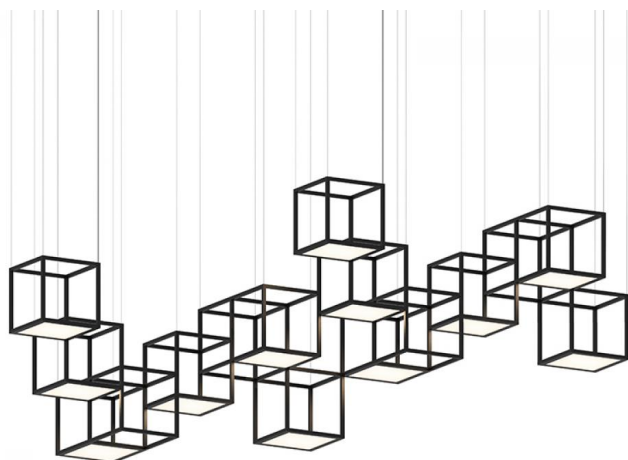

Brand Lighting
2930 SW 30th Ave
Suite C
Hallandale Beach FL 33009
United States

12-Light LED Pendant

Product Features

12-Light LED Pendant

View [12-Light LED Pendant](#)

Product Specification

Width : 120.50

Height : 44.50

Style : Contemporary|Transitional

Vendor Name : Sonneman

Family : Cubix™

Scan to Visit