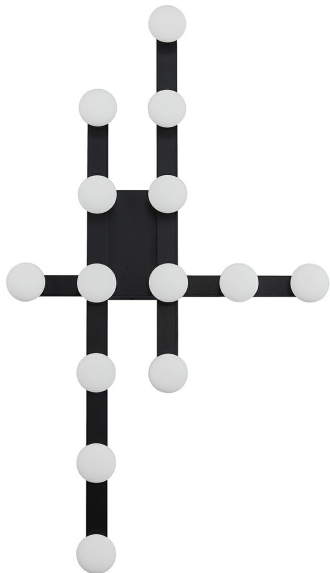

Brand Lighting
2930 SW 30th Ave
Suite C
Hallandale Beach FL 33009
United States

Rezz Flush Mount Light

Product Features

The Rezz collection is the reimagining of the old Hollywood style we know and love. Simple, glamorous opal glass diffusers dance around a modern, minimal frame to create a totally new look. This collection is simple and stunning, great for a wide variety of design sensibilities. Available in Matte Black or Brushed Nickel accents.

View [Rezz Flush Mount Light](#)

Product Specification

Brand Name : Kuzco Lighting

Finish : Black , Brushed Nickel