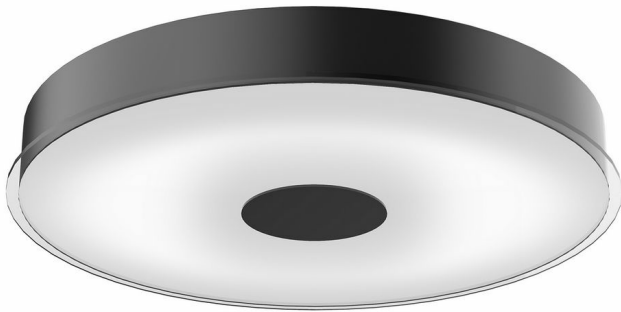

Brand Lighting
2930 SW 30th Ave
Suite C
Hallandale Beach FL 33009
United States

Parker Flush Mount Light

Product Features

Clean sophisticated design with perfect aspect for any room. This LED flush mount design includes fine brushed nickel or black metal finish, round frosted glass with crystal clear edges around the trim of glass and equipped with our powerful 120V AC LED technology. May be mounted on the ceiling or wall locations, available in three sizes see series for more information.

View [Parker Flush Mount Light](#)

Product Specification

Brand Name : Kuzco Lighting

Finish : Black , Brushed Nickel