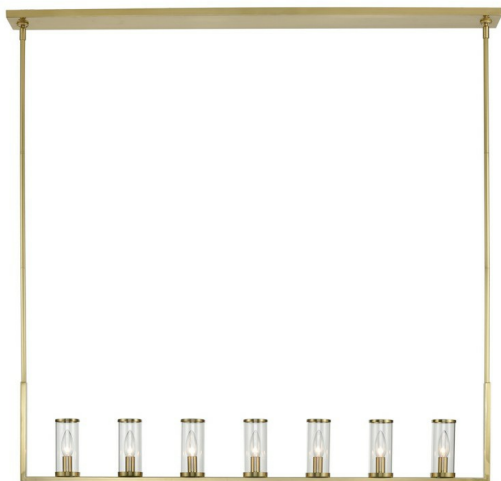

# Revolve Pendant Light

## Product Features

Evoking the elegance of antique candle-holders, Revolve has clear glass tubes accented with metal rings, gathered around a striking chandelier body. Available in our Polished Nickel, Urban Bronze and Natural Brass finishes, also available as a series of coordinating vanity and wall sconces.

View [Revolve Pendant Light](#)

## Product Specification

Brand Name : Kuzco Lighting

Finish : Clear Glass/Natural Brass , Clear Glass/Polished Nickel , Clear Glass/Urban Bronze