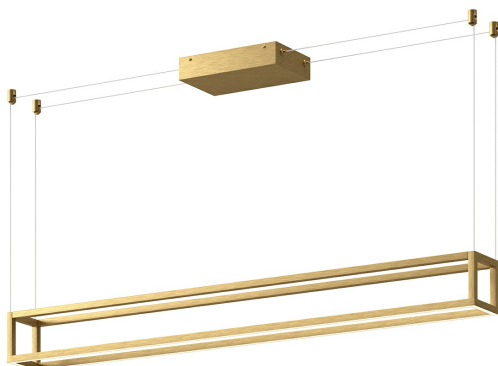

Brand Lighting
2930 SW 30th Ave
Suite C
Hallandale Beach FL 33009
United States

Plaza Linear Pendant Light

Product Features

The Plaza Collection is all about creating movement through lines and lighting. The unique aluminum frame is offered in 4 finishes that go well with any décor or style. These linear fixtures have inset polymeric opal diffusers that provide a glow of up and down light to illuminate your space and create a vibrant mood.

View [Plaza Linear Pendant Light](#)

Product Specification

Brand Name : Kuzco Lighting

Finish : Black , Brushed Nickel , White , Brushed Gold