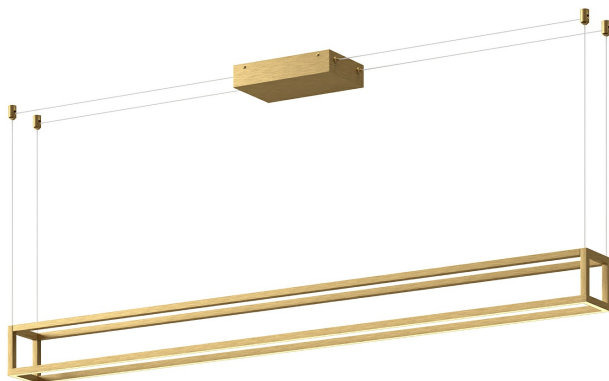

# Plaza Linear Pendant Light

## Product Features

The Plaza Collection is all about creating movement through lines and lighting. The unique aluminum frame is offered in 4 finishes that go well with any décor or style. These linear fixtures have inset polymeric opal diffusers that provide a glow of up and down light to illuminate your space and create a vibrant mood.

View [Plaza Linear Pendant Light](#)

## Product Specification

Brand Name : Kuzco Lighting

Finish : Black , Brushed Nickel , White , Brushed Gold