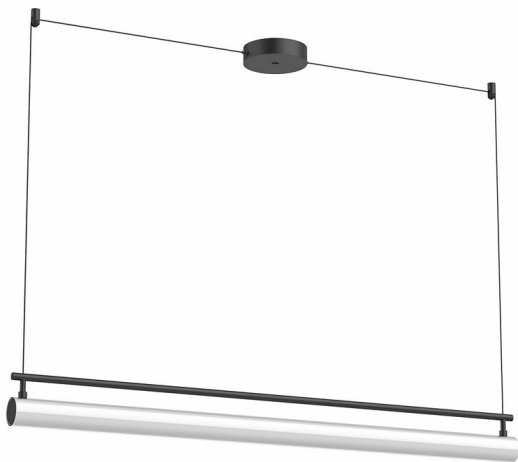

Brand Lighting
2930 SW 30th Ave
Suite C
Hallandale Beach FL 33009
United States

Gramercy Linear Pendant Light

Product Features

Frosted glass cylinders, available as a single or in multiples, are composed around an aluminum die-cast body, emitting an even 360 Degrees glow of ambient light. The Gramercy standing fixtures feature a touch dimmer and a black finish

View [Gramercy Linear Pendant Light](#)

Product Specification

Brand Name : Kuzco Lighting

Finish : Black