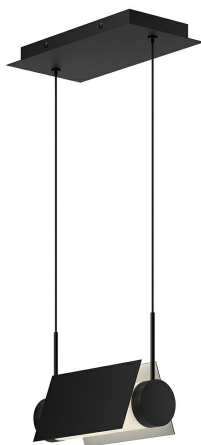

Brand Lighting

2930 SW 30th Ave

Suite C

Hallandale Beach FL 33009

United States

Phoenix Linear Pendant Light

Product Features

The Phoenix Collection brings balance between the worlds of modern and industrial lighting options. With its architectural details and sleek metal shades, the Phoenix family can mesh well with any décor style while paving the way as a standout piece of lighting. Each shade is fully adjustable for optimal directional lighting or creative variations. Available in two striking finishes that will leave a lasting impression.

View [Phoenix Linear Pendant Light](#)

Product Specification

Brand Name : Kuzco Lighting

Finish : Black/White