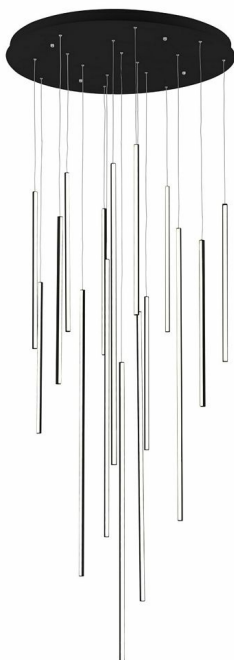

# Chute Multi-Pendant Light

## Product Features

Extruded aluminum cylinder with welded capped ends.  
Circular wall mount. Finely textured powder-coat finish.  
Rounded opal silicon diffuser. Outward emitting light.  
Custom options available.

View [Chute Multi-Pendant Light](#)

## Product Specification

Brand Name : Kuzco Lighting  
Finish : Black , White