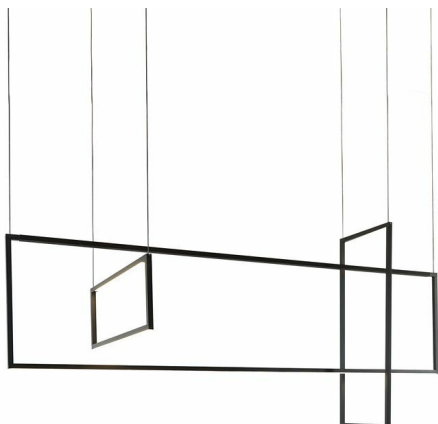

Brand Lighting
2930 SW 30th Ave
Suite C
Hallandale Beach FL 33009
United States

Arkell Multi-Pendant Light

Product Features

Characterized by the interplay of luminous rectangular forms the Arkell serves as both lighting and sculpture. Directing light upward and downward the floating illusion is emphasized by the minuscule suspension cables that visually disappear. Generously scaled the unique lamp is well suited for over a dining table or as a stand-alone focal point.

View [Arkell Multi-Pendant Light](#)

Product Specification

Brand Name : Kuzco Lighting

Finish : Black , Brushed Nickel