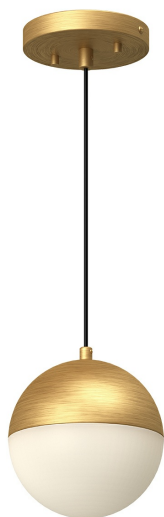

# Monae Pendant Light

## Product Features

One of our best-selling designs is the retro-style Monae Collection. These decadent orb-shaped lamps are available in a striking black or dazzling brushed gold finish that plays well with modern and retro décor. Available in three different-sized pendants with 120' cables or a luxurious flush mount option.

View [Monae Pendant Light](#)

## Product Specification

Brand Name : Kuzco Lighting

Finish : Black , Brushed Gold