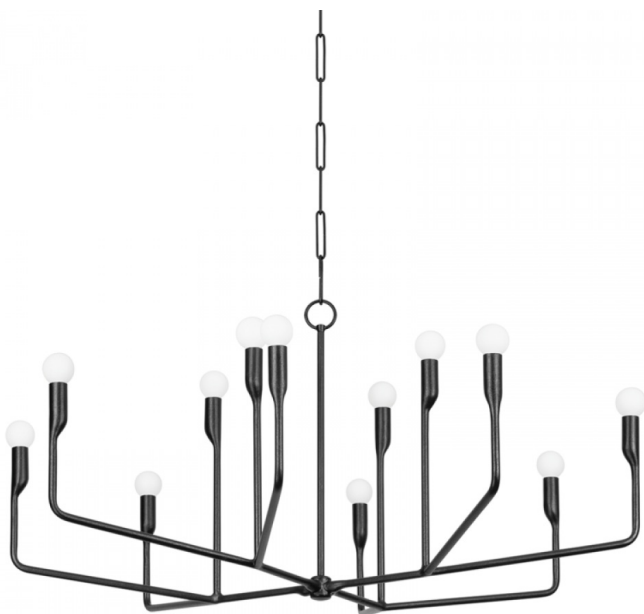

Brand Lighting
2930 SW 30th Ave
Suite C
Hallandale Beach FL 33009
United States

12 LIGHT CHANDELIER

Product Features

A modern silhouette with a natural quality, Norman's slender, branch-like arms in textured Vintage Gold Leaf or Forged Iron extend upwards flowing into smooth candle holders. Add a modern organic touch to the wall or ceiling with the two-light wall sconce or nine- or twelve-light chandelier.

View [12 LIGHT CHANDELIER](#)

Product Specification

Height : 20.50

Vendor Name : Troy

Family : Norman

Scan to Visit