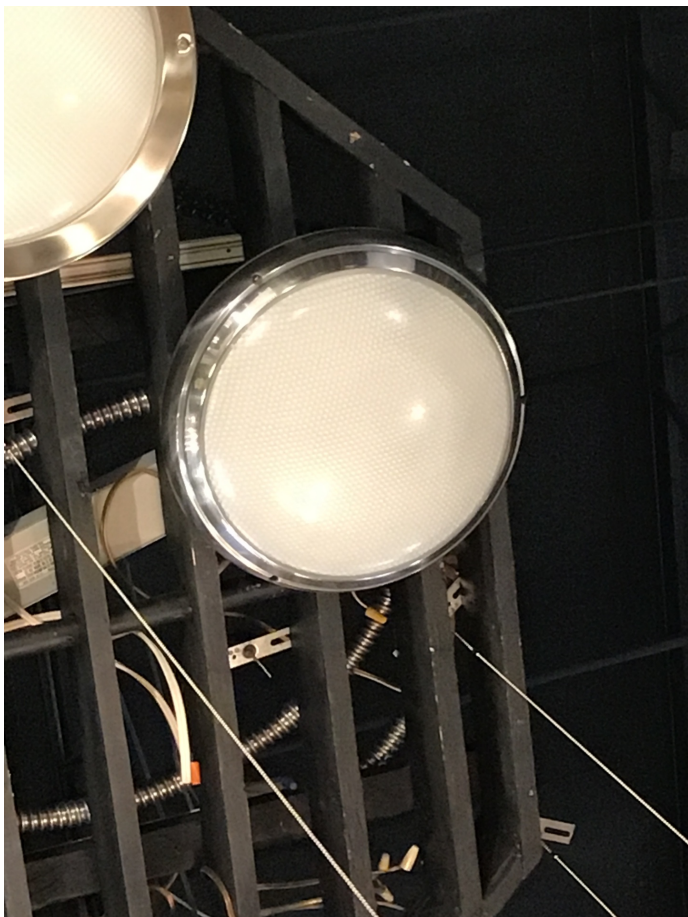

Nautical Italian Round Flush Mount

Product Features

View [Nautical Italian Round Flush Mount](#)

Product Specification

Brand Name : Brand Lighting

Scan to Visit