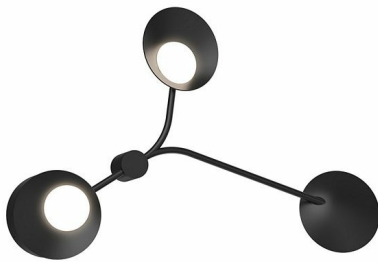

Brand Lighting
2930 SW 30th Ave
Suite C
Hallandale Beach FL 33009
United States

Rotaire Wall Light

Product Features

Influenced by natural forms of flora, the Rotaire collection is a culmination of minimalist sensibilities and natural inspirations. Designed to mimic the form and flow of flowers and vines, the strong stems of this collection create the perfect frame for the illumination from each "leaf". The Rotaire is sure to bloom in both small and large spaces alike.

View [Rotaire Wall Light](#)

Product Specification

Brand Name : Kuzco Lighting
Finish : Black