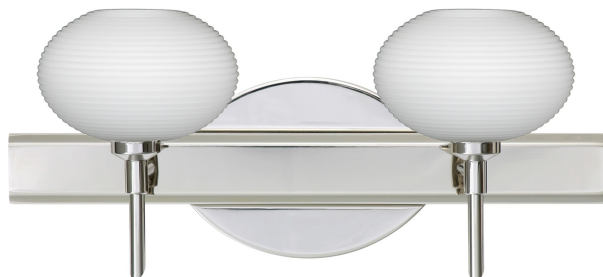

## Besa Lasso Vanity

### Product Features

The Lasso is a wide yet compact handcrafted glass, with distinctive ridges, softly radiused to fit gracefully into contemporary spaces. Our Opal glass is a soft white cased glass that can suit any classic or modern decor. Opal has a very tranquil glow that is pleasing in appearance. The smooth satin finish on the clear outer layer is a result of an extensive etching process. This blown glass is handcrafted by a skilled artisan, utilizing century-old techniques passed down from generation to generation. The vanity fixture is equipped with decorative lamp holders, removable finials, linear rectangular housing, and a removable low profile oval canopy cover. These stylish and functional luminaries are offered in a beautiful Chrome finish.

View [Besa Lasso Vanity](#)

### Product Specification

Brand Name : Besa Lighting  
Lamp : LED , Incand.  
Finish : Satin Nickel , Chrome  
Shade : Opal Matte , Glitter  
Stem : 2SW , 3SW , 4SW