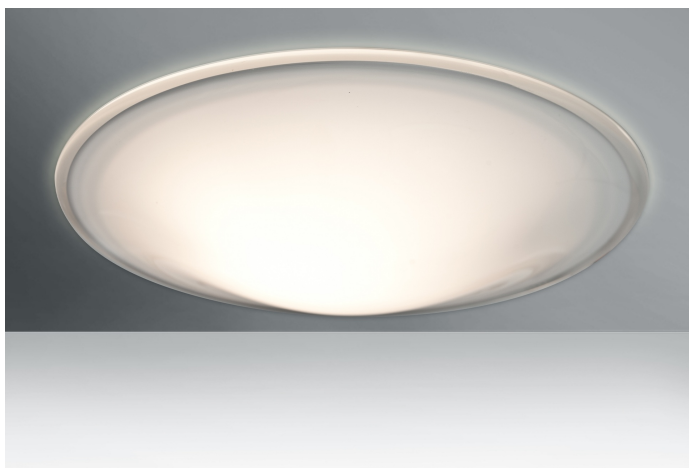

Brand Lighting
2930 SW 30th Ave
Suite C
Hallandale Beach FL 33009
United States

Besa Luma Slim 18 Ceiling

Product Features

Luma features hand-blown glossy Opal glass with a stunning “halo” clear-edge effect. Besa’s easy-to-use bayonet mount secures the glass diffuser to the aluminum fitter with a “twist & lock” action. Our Opal Glossy glass is a opal cased glass with a contemporary polished finish and opal inner layer. The tranquil glow has a low key harmonious display that exudes a warm mood. When lit the glass is vitalizing as well as stylish. The Clear edge accent shimmers and sparkles from the light source. This blown glass is handcrafted by a skilled artisan, utilizing century-old techniques passed down from generation to generation.

View [Besa Luma Slim 18 Ceiling](#)

Product Specification

Brand Name : Besa Lighting
Lamp : LED , Incand.
Shade : Opal Glossy/Clear
Stem : 3CS