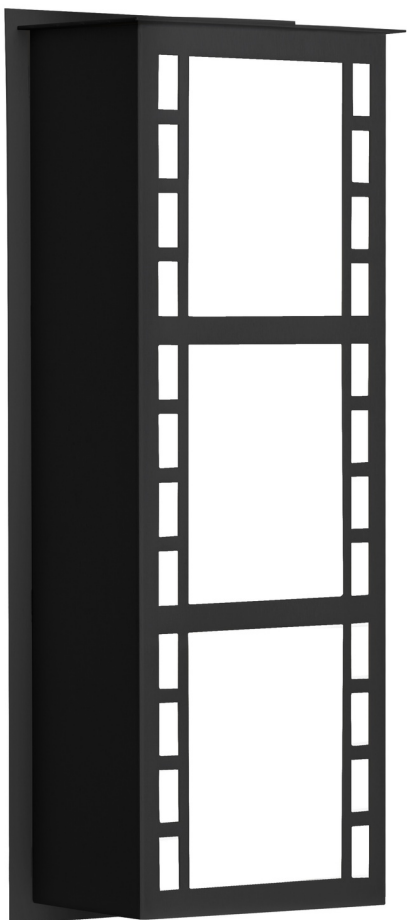

Brand Lighting
2930 SW 30th Ave
Suite C
Hallandale Beach FL 33009
United States

Besa Napoli 16 Outdoor Sconce

Product Features

Our Napoli collection is built for outdoor use, but the handsome faceplate design allows it to be equally attractive indoors. ADA-Compliant. Our Satin White glass is clear pressed glass that has been etched to diffuse the light, resulting in a semi-translucent appearance. Unlit, it appears as simply an un-textured surface like satin, but when lit the glass has a calming glow. The smooth satin finish on the clear outer layer is a result of an extensive etching process. This handcrafted glass uses a process where every glass is consistently produced using a press mold, keeping variations to a minimum. These stylish and functional luminaries are offered in a beautiful Black finish.

View [Besa Napoli 16 Outdoor Sconce](#)

Product Specification

Brand Name : Besa Lighting
Lamp : LED , Incand.
Finish : Black , Silver , Bronze
Shade : Satin White , White Acrylic