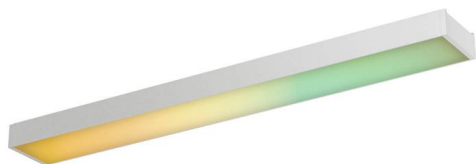

Brand Lighting
2930 SW 30th Ave
Suite C
Hallandale Beach FL 33009
United States

DALS Connect SMART under cabinet LED linear

Product Features

24 Inch Smart RGB+CCT LED Under Cabinet Linear Kit
View [DALS Connect SMART under cabinet LED linear](#)

Product Specification

Width : 1.50
Height : 0.63
Style : Traditional
Vendor Name : Dals

Scan to Visit